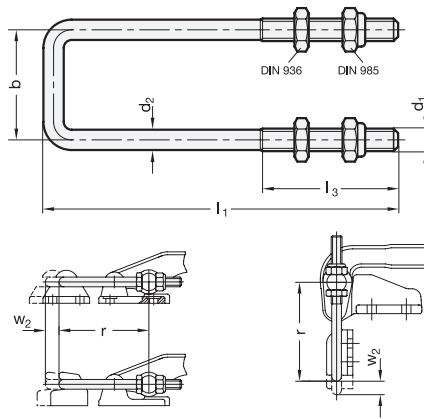

Steel, zinc plated

Version in Stainless Steel

Stainless steel **AISI 304 NI**

Hex nuts (with polyamide insert)

DIN 936 / DIN 985

Stainless steel

TECHNICAL INFORMATION

- Stainless Steel Characteristics (see page A26)

GN 951.2-ST

Description	d1	b	l1	d2	l3	Size	GN 852 / GN 852.3 r at w2 = 0	w2	Size	GN 852.1 r at w2a = 0	w2	⚖
GN 951.2-M10-46-129-ST	M 10	46	129*	9	45	1700	96	15	1400	95	15	130
GN 951.2-M10-46-149-ST	M 10	46	149**	9	52	1700	106	22	1400	109	15	173
GN 951.2-M10-46-179-ST	M 10	46	179	9	45	1700	146	15	1400	145	15	220
GN 951.2-M10-46-209-ST	M 10	46	209	9	45	1700	176	15	1400	175	15	250
GN 951.2-M10-46-259-ST	M 10	46	259	9	45	1700	226	15	1400	225	-	300
GN 951.2-M12-55-151-ST	M 12	55	151*	10.8	70	4000	107	25	-	-	-	250
GN 951.2-M12-55-211-ST	M 12	55	211	10.8	70	4000	156	36	-	-	-	360
GN 951.2-M12-55-361-ST	M 12	55	361	10.8	70	4000	306	36	-	-	-	600
GN 951.2-M12-55-421-ST	M 12	55	421	10.8	70	4000	366	36	-	-	-	680

GN 951.2-NI

STAINLESS STEEL

Description	d1	b	l1	d2	l3	Size	GN 852 / GN 852.3 r at w2 = 0	w2	Size	GN 852.1 r at w2a = 0	w2	⚖
GN 951.2-M10-46-129-NI	M 10	46	129*	9	45	1700	96	15	1400	95	15	130
GN 951.2-M10-46-179-NI	M 10	46	149**	9	45	1700	146	15	1400	145	15	220
GN 951.2-M10-46-209-NI	M 10	46	209	9	45	1700	176	15	1400	175	15	250
GN 951.2-M10-46-259-NI	M 10	46	259	9	45	1700	226	15	1400	225	15	300
GN 951.2-M12-55-151-NI	M 12	55	151*	9	70	4000	107	25	-	-	-	250
GN 951.2-M12-55-211-NI	M 12	55	211	10.8	70	4000	156	36	-	-	-	360
GN 951.2-M12-55-361-NI	M 12	55	361	10.8	70	4000	306	36	-	-	-	600
GN 951.2-M12-55-421-NI	M 12	55	421	10.8	70	4000	366	36	-	-	-	680

* These square U-bolt lengths are included in the delivery of standard orders for GN 852 / GN 852.3.

** This square U-bolt lengths is included in the delivery of standard orders for GN 852.1 and is only available in steel.